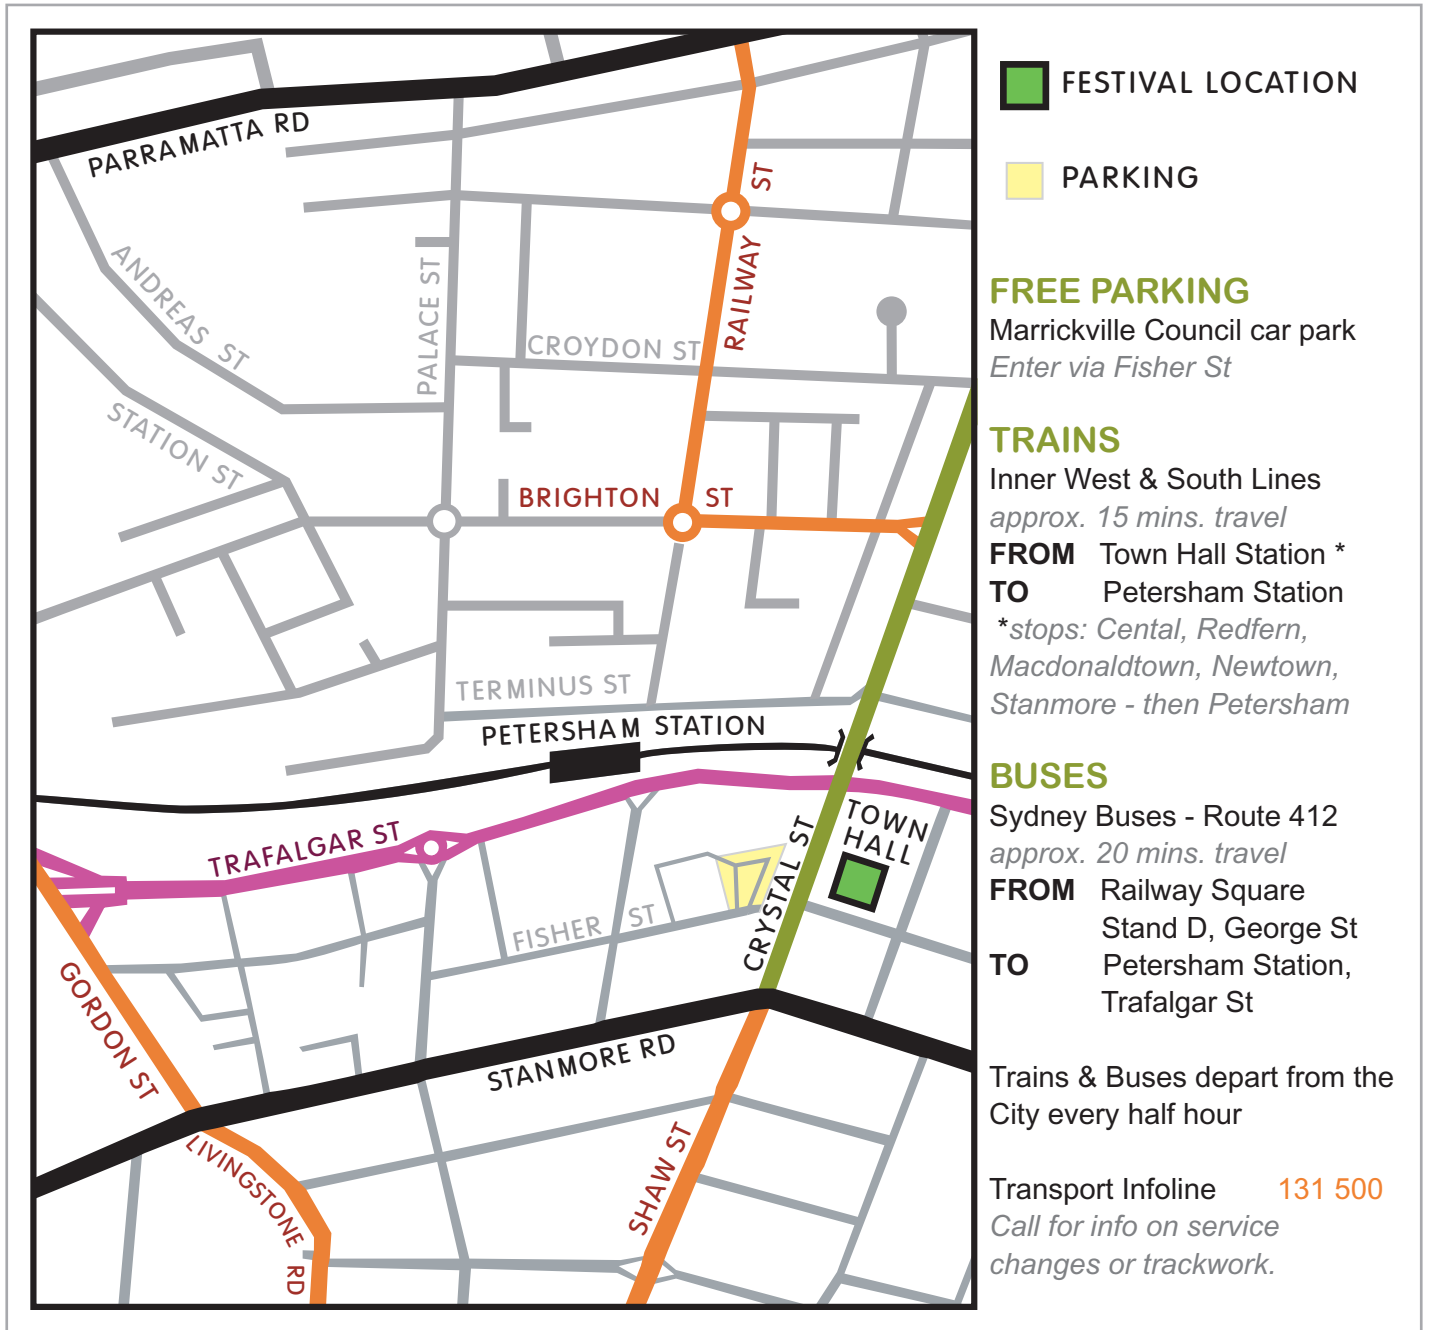

SYDNEY 2006 CRUELTY FREE LIVING FESTIVAL
10AM - 4PM Sunday 5TH Nov

PETERSHAM TOWN HALL
 107 Crystal St. Petersham NSW

FESTIVAL LOCATION

PARKING

FREE PARKING
 Marrickville Council car park
 Enter via Fisher St

TRAINS
 Inner West & South Lines
 approx. 15 mins. travel
FROM Town Hall Station *
TO Petersham Station
 *stops: Central, Redfern, Macdonaldtown, Newtown, Stanmore - then Petersham

BUSES
 Sydney Buses - Route 412
 approx. 20 mins. travel
FROM Railway Square
 Stand D, George St
TO Petersham Station,
 Trafalgar St